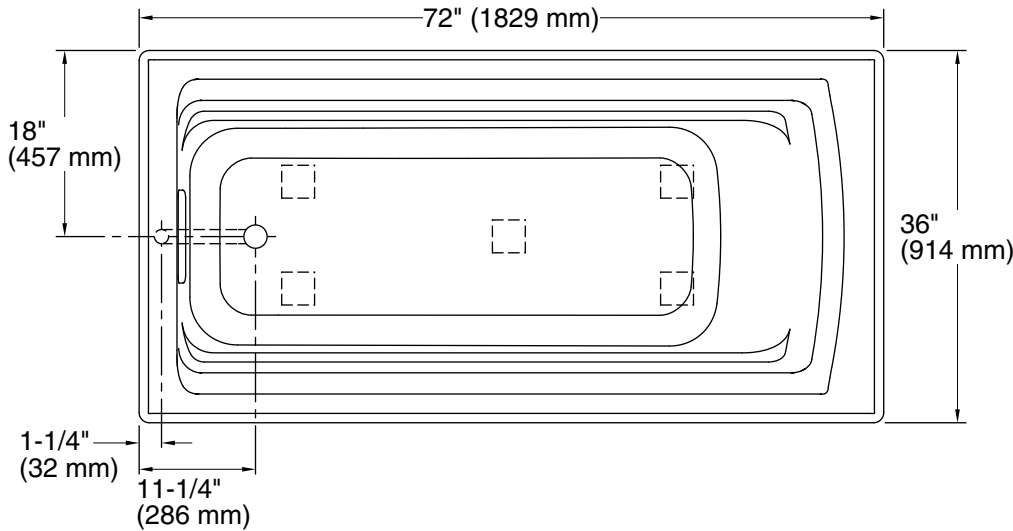

No change in measurements if connected with drain illustrated. (K-7272)