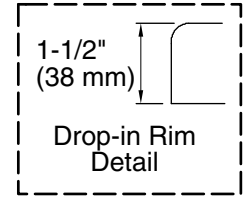

### Technical Information

All product dimensions are nominal.

Installation:	Drop-in
Drain location:	Reversible
Basin area, bottom:	51-3/8" x 21" (1305 mm x 533 mm)
Basin area, top:	64-1/2" x 30-1/2" (1638 mm x 775 mm)
Weight:	70 lbs (31.8 kg)
Minimum floor load:	39 lbs/ft <sup>2</sup> (190.4 kg/m <sup>2</sup> )
Water depth:	15" (381 mm)
Water capacity:	72 gal (272.5 L)
Cutout:	Drop-in, 70-1/2" x 34-1/2" (1791 mm x 876 mm)
Minimum flat for door:	1-9/16" (40 mm)