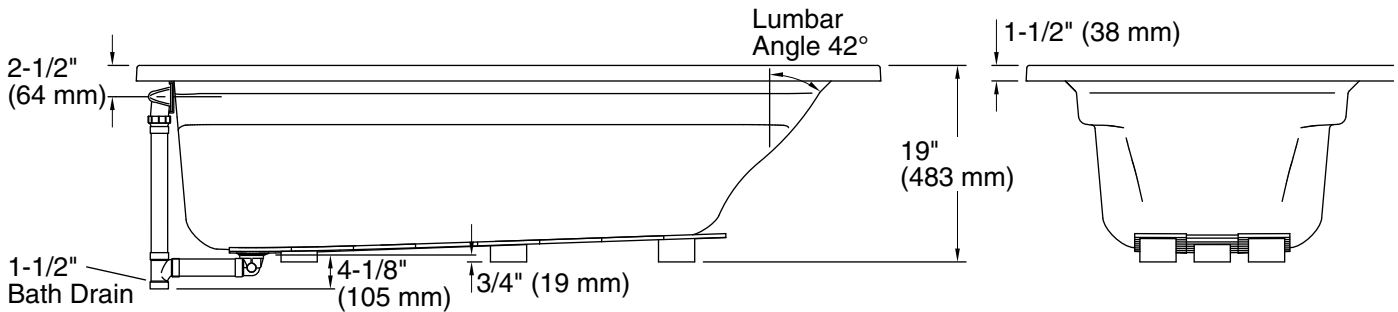

### Technical Information

All product dimensions are nominal.

Installation:	Drop-in
Drain location:	Reversible
Basin area, bottom:	51-3/8" x 21" (1305 mm x 533 mm)
Basin area, top:	64-1/2" x 30-1/2" (1638 mm x 775 mm)
Weight:	70 lbs (31.8 kg)
Minimum floor load:	39 lbs/ft <sup>2</sup> (190.4 kg/m <sup>2</sup> )
Water depth:	15" (381 mm)
Water capacity:	72 gal (272.5 L)
Cutout:	Drop-in, 70-1/2" x 34-1/2" (1791 mm x 876 mm)
Minimum flat for door:	1-9/16" (40 mm)